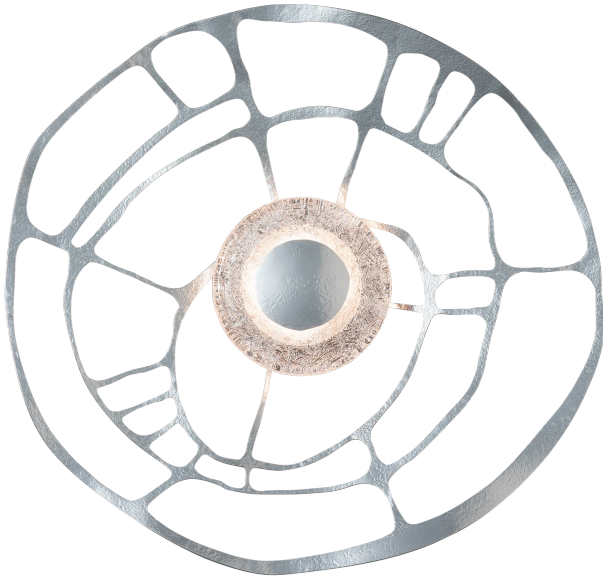

Muse Sconce/Semi-Flush

Base Item #: 201064

Selected Options

Lamping	Finish
LED (LED)	Sterling (85)

Option1
Clear (ZM) [ZM0883]

Configured item #: 201064-1008

Smart String: 201064-LED-85-ZM0883

 Image shown may not correspond to selected options

Specifications

Dimensions

Width	30.5"
Height	30.5"
Depth	4.2"
Product Weight	16.7 lbs
Backplate	5" x 5"
Mounting Height - Vertical	14.6"
Fixture Material	Steel

Lamping Information

Lamping Spec

Lamping	Dedicated
LED	17 Watts
Delivered Lumens	1080
CCT	3000K
CRI	90
Input	120V
Dimming	Yes
Location Rating UL	Indoor Damp
Safety Rating	UL CUL listed

Options

Lamping	Finish	Option1
LED (LED)	White (02) Bronze (05) Dark Smoke (07) Black (10) Oil Rubbed Bronze (14) Natural Iron (20) Clear Steel (44) PREMIUM Vintage Platinum (82) Soft Gold (84) Sterling (85) Modern Brass (86) Ink (89)	Clear (ZM) [ZM0883]